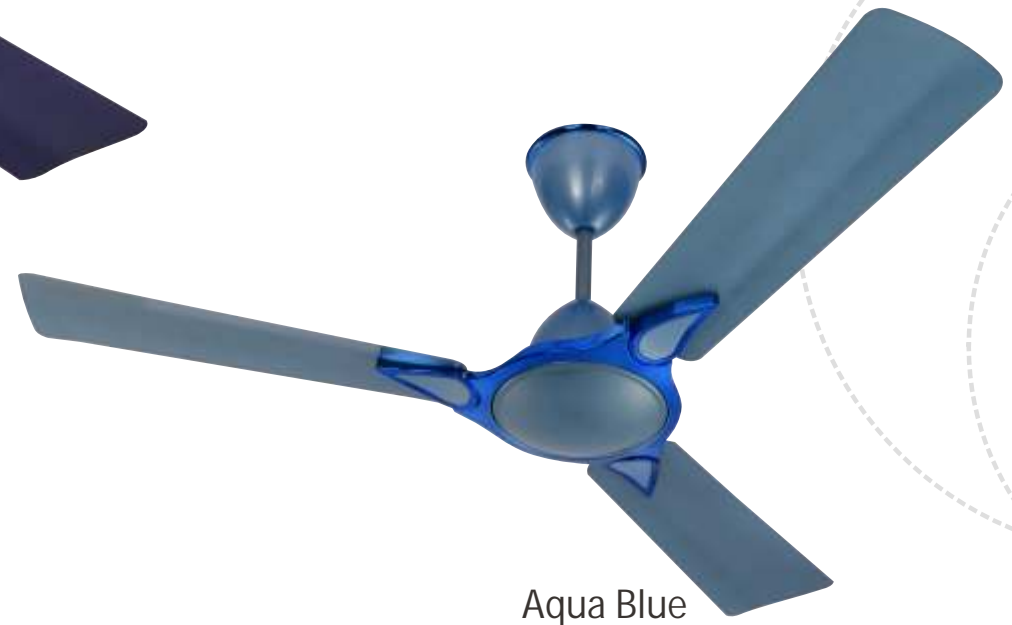

cooper
winding

MEGA[®]

CEILING FAN

Teenage Blue

Orchid Rose

Aqua Blue

DENIM

Colour : Teenage Blue, Orchid rose, Aqua Blue

Sweep : 900 / 1200mm / 14mm

Copper Winding

Hi-Gloss Metallic Finish

Pre-Greased Double ball-bearing
noiseless operation and longer life

Heavy gauge sheet metal blads

Heavy aluminium die-cast body

highest
air delivery