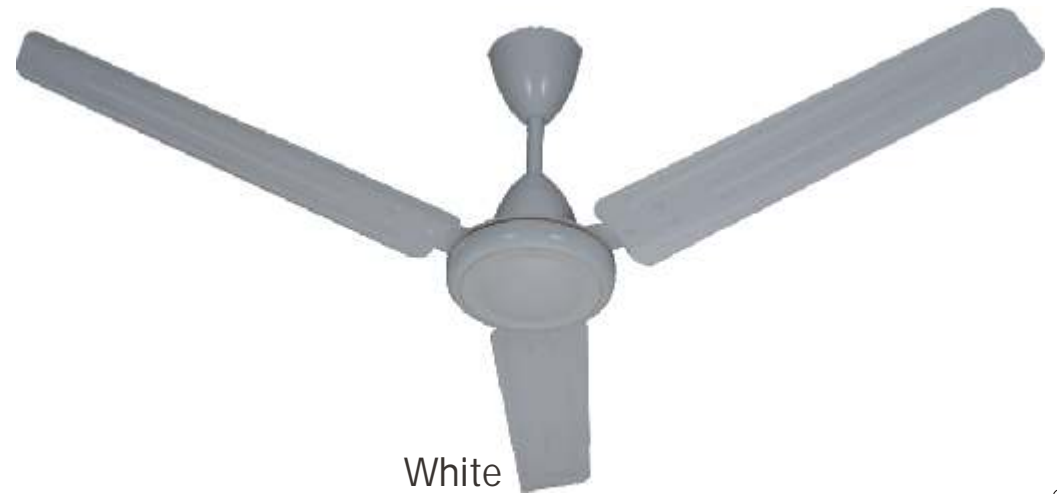

French Gold

Ivory

White

CEILING FAN

TEJUS

Colour : French Gold / White / Ivory
Sweep : 410mm
Copper Winding
Pre-Greased Double ball-bearing

highest air delivery

strongest motor

aerodynamic design

high speed

double ball bearing

cooper winding

CEILING FAN

TEJUS DLX

Colour : French Gold / White / Ivory

Sweep : 410mm

Copper Winding

Pre-Greased Double ball-bearing

highest
air delivery

strongest
motor

aerodynamic
design

high
speed

double ball
bearing

cooper
winding